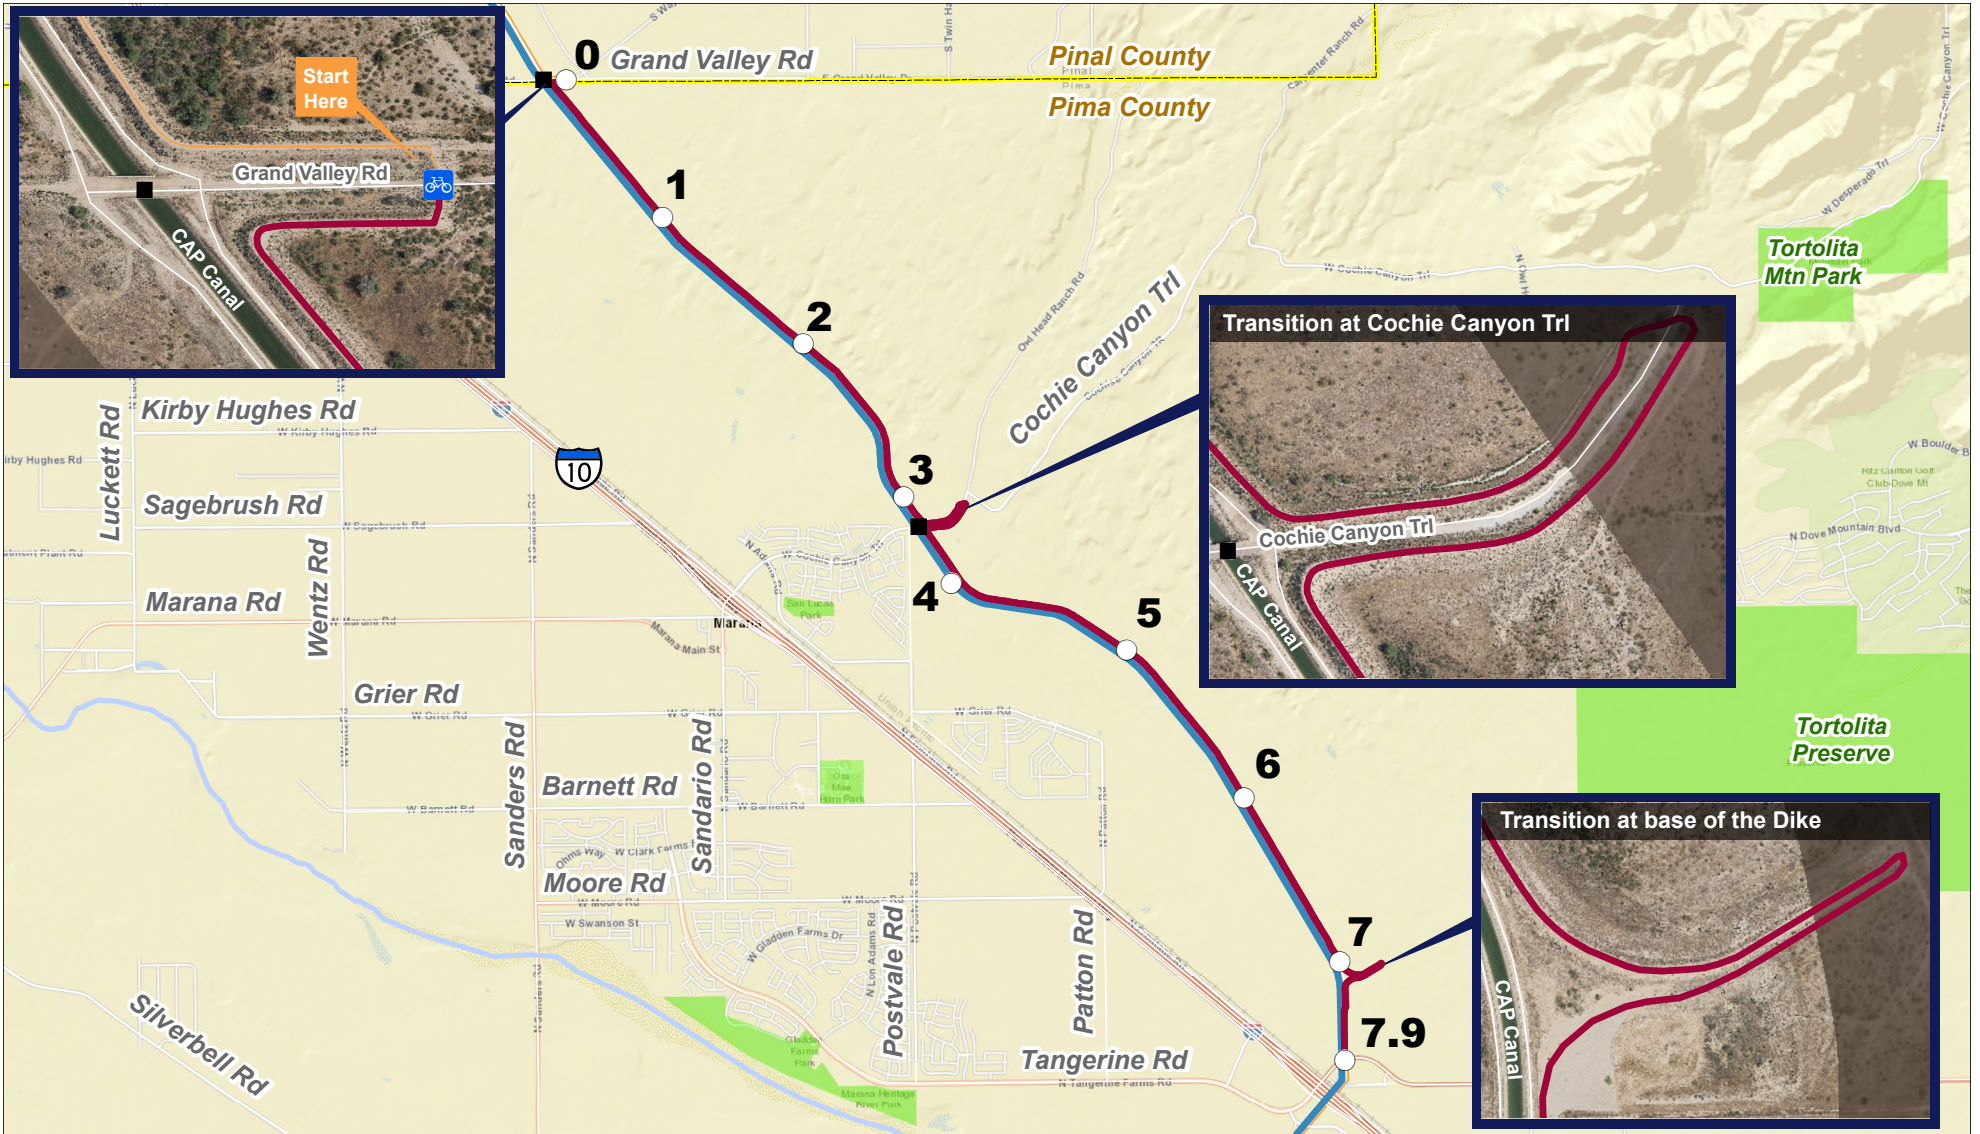

County Line to Tangerine

Pima County

CAP Trail

*Approximately 8 Miles

**CAP Trail -
Pinal/Pima County Line
to Tangerine Rd
Approximately 8 miles**

LEGEND

- CAP Trail - Nona Road Trailhead to Pinal/Pima County Line
- Mile Marker - With Number of Miles Labeled
- Connecting Trails
- Road Crossing
- CAP Canal