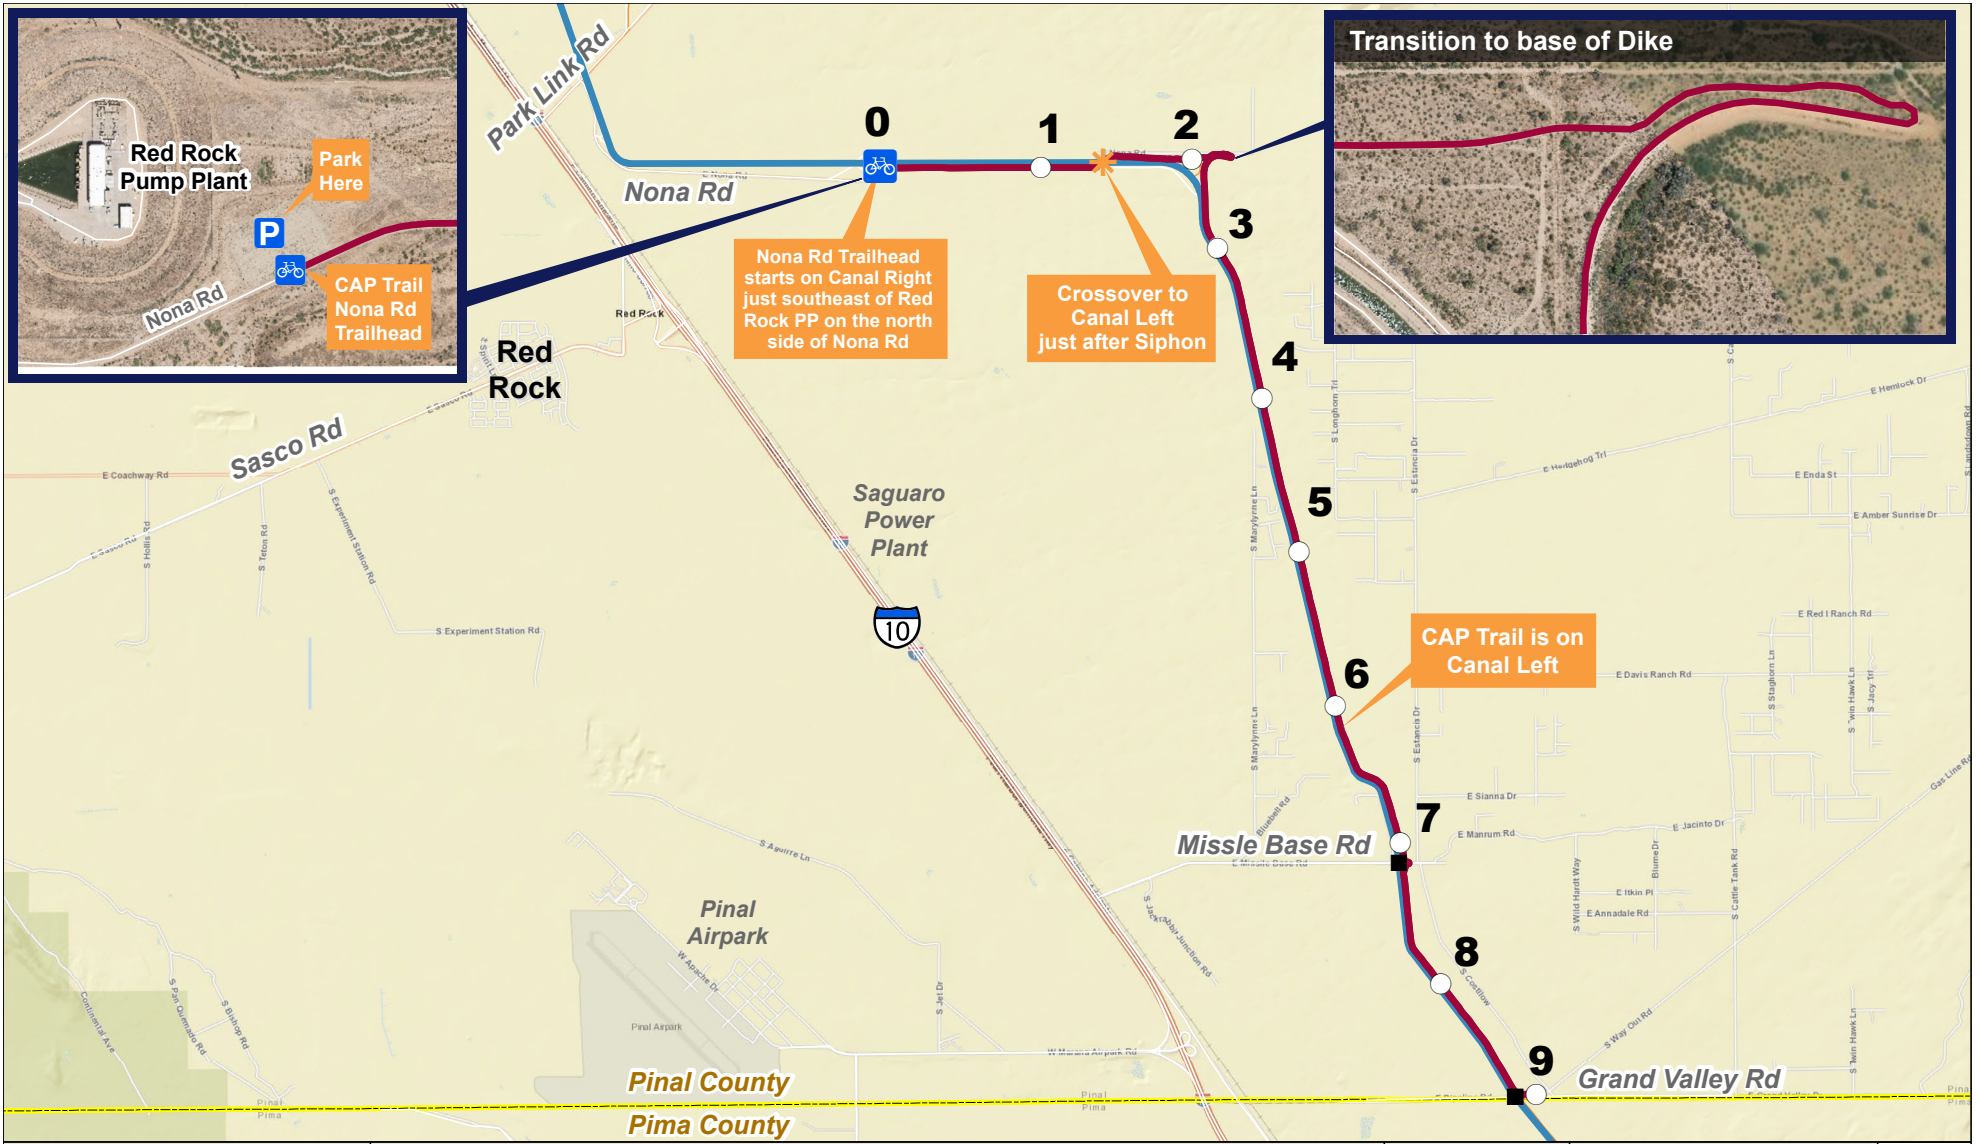

Nona Road Trailhead to Pinal/Pima County Line

Pima County

CAP Trail

*Approximately 9 Miles

CAP Trail - Nona Road Trailhead to Pinal/Pima County Line
 Approximately 9 miles

LEGEND

- CAP Trail - Nona Road Trailhead to Pinal/Pima County Line
- Mile Marker - With Number of Miles Labeled
- Connecting Trails
- Road Crossing
- CAP Canal