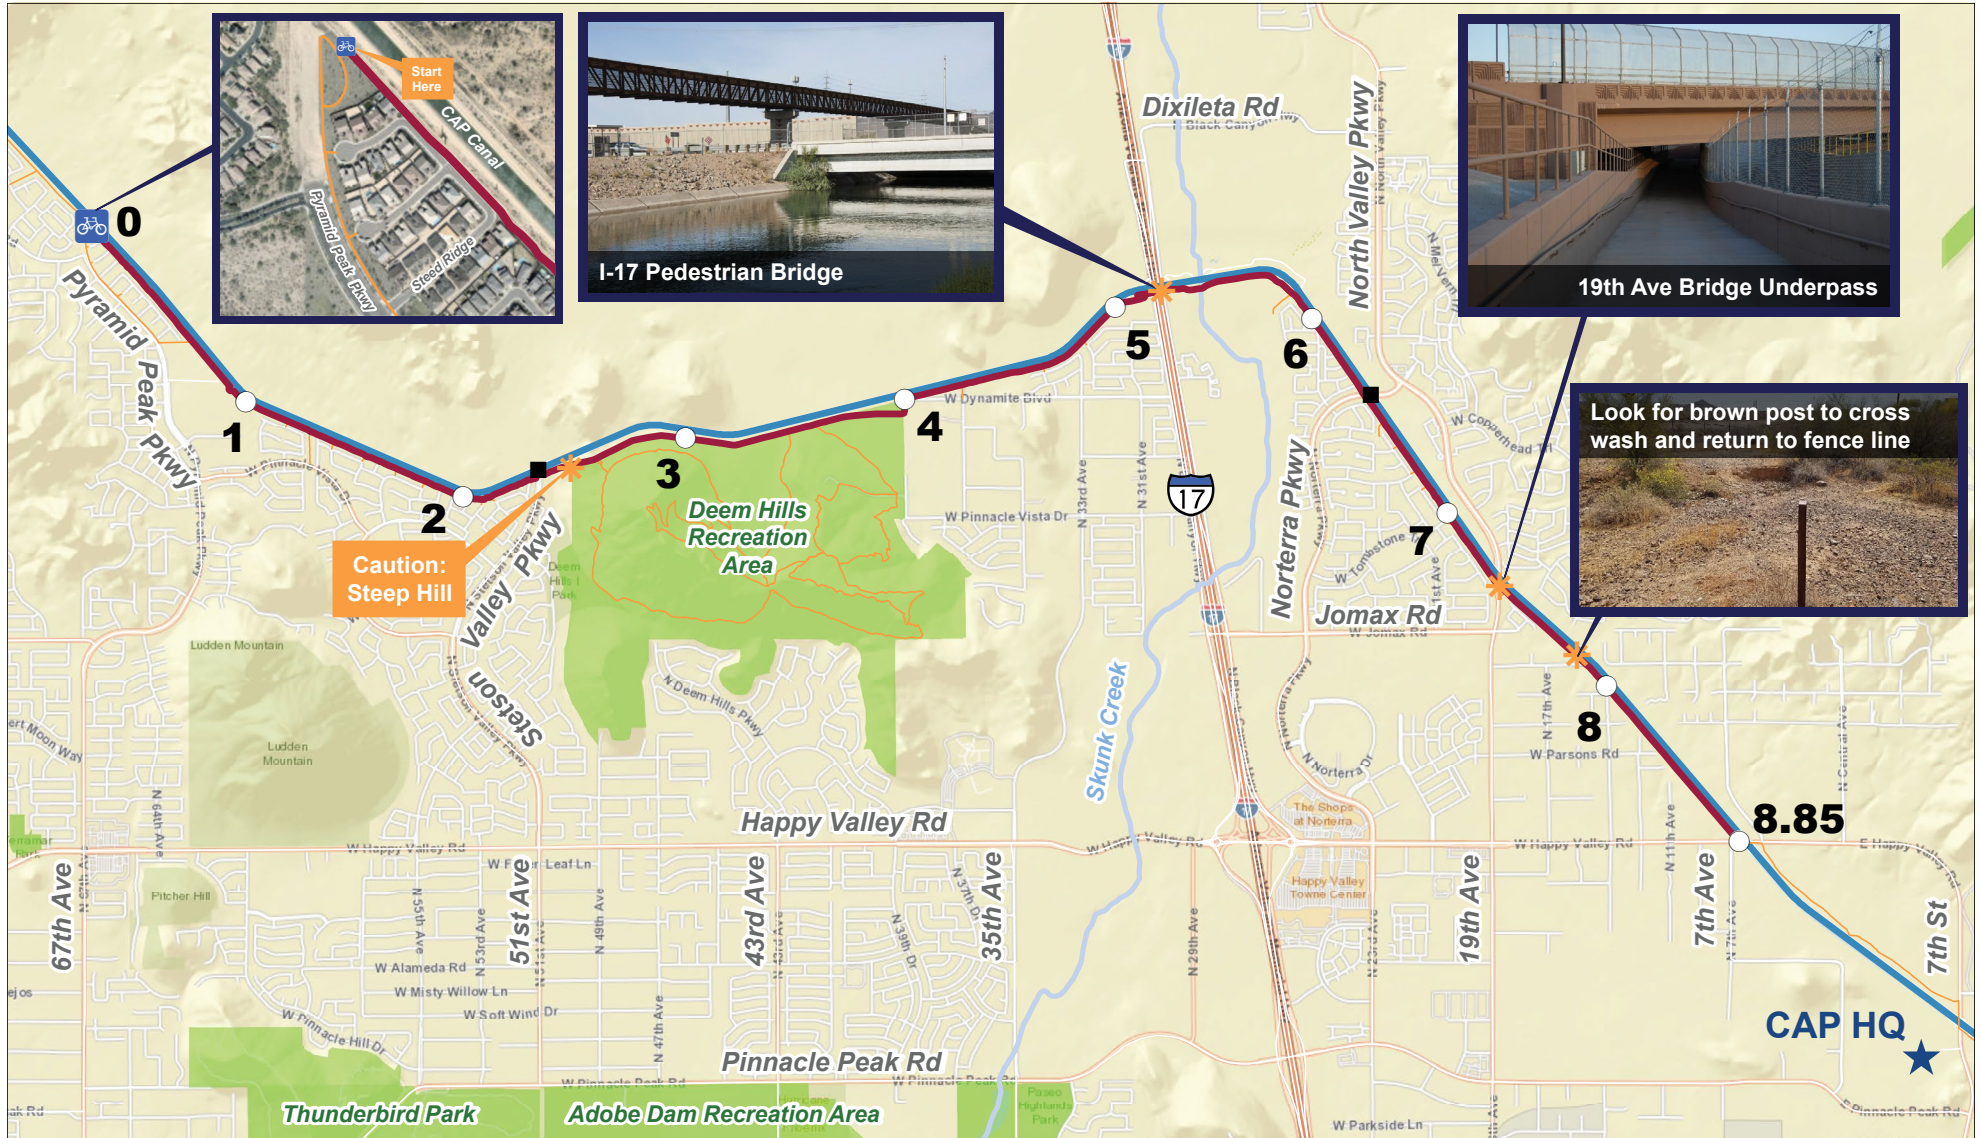

Pyramid Peak Pkwy to Happy Valley Road

North Phoenix

CAP Trail

*Approximately 9 Miles

CAP Trail - Pyramid Peak Pkwy to Happy Valley Road
Approximately 9 miles

LEGEND

- CAP Trail - Pyramid Peak Pkwy to Happy Valley Rd
- Mile Marker - With Number of Miles Labeled
- Connecting Trails
- Road Crossing
- CAP Canal

SCALE

0 0.25 0.5
Miles